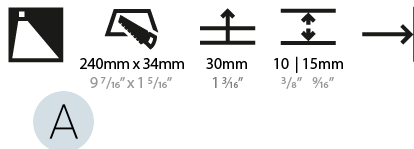

GENERAL

Series: Delight
Subseries: Delight String
Brand: Prolicht
Division: Architectural
Mounting Type: Recessed
Mounting Location: Wall
Subcategory: Step Light

PHYSICAL

Shape: Rectangle
Width (mm): 40
Width (in): 1 9/16
Height (mm): 250
Depth (mm): 26
Height (in): 9 13/16
Depth (in): 1
Ceiling Thickness (mm): 10 / 12 / 15
Ceiling Thickness (in): 3/8 or 1/2 or 9/16
Min. Recessing Depth (mm): 30
Min. Recessing Depth (in): 1 3/16
Light Distribution: Asymmetric
Weight (kg): .83
Weight (lbs): 1.8
Fixture Finish: SSR / BKV / CWI / CRY / HAB / UFT / ITA / RUA / FTG / MYG / LOD / PUS / FRO / FUP / KIA / POP / BLS / SPG / MEY / GOH / GUM / CHC / COM / ABZ / JAG / OBR / MOS / ROR
Fixture Material: Aluminum
Cut-out Measurements: 240mm / 9 7/16" x 34mm / 1 5/16"

ELECTRICAL

Lamp Type: LED (Zhaga Standard)
Input Wattage (W): 2.2
Total Output Wattage (W): 2
Dimming: Non-Dimming / Phase Dimming (120Vac only) / 0-10V Dimming
Driver Included: No
Driver Location: Remote
Driver Type: Constant Current - 120 / 277Vac
Driver Class: Class 2
Input Voltage (V): 120 - 277
Constant Current (MA): 700

LED

Number of LEDs: 1
Color Temperature (°K): 2700 / 3000 / 3500 / 4000
Max. Delivered Lumen (lm): 30
CRI: >90 CRI
Lamp Life (hrs): 50000

OPTICAL

RATINGS AND CERTIFICATIONS

Certified By: Certified for North American Standards
IP rating: IP20

PROJECT
TYPE
SPECIFIER
QUANTITY
DATE