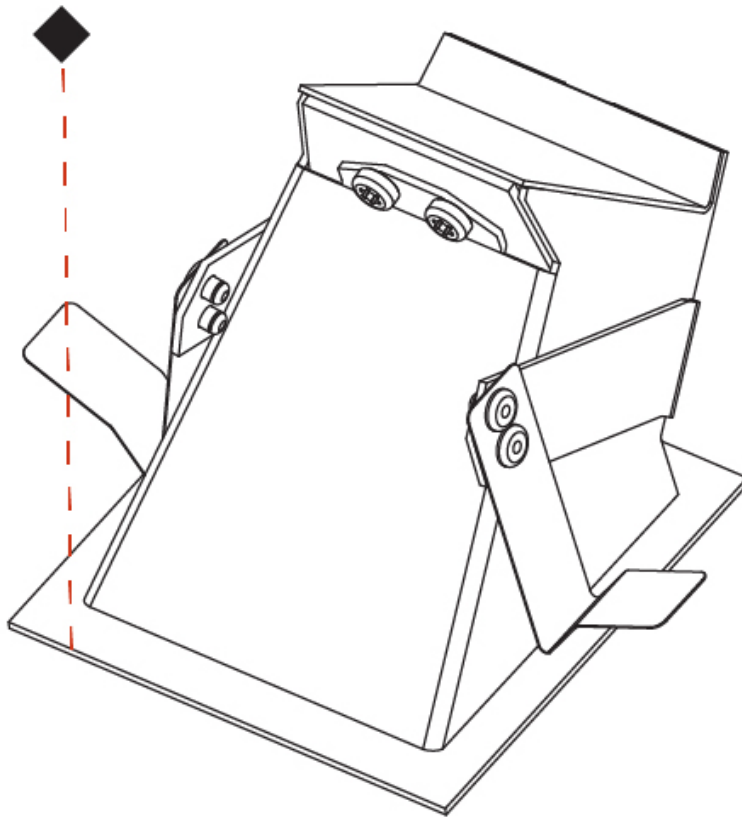

DELIGHT GOOO! FLOORWASH RECESSED

A35646-

PROJECT	_____
TYPE	_____
SPECIFIER	_____
QUANTITY	_____
DATE	_____