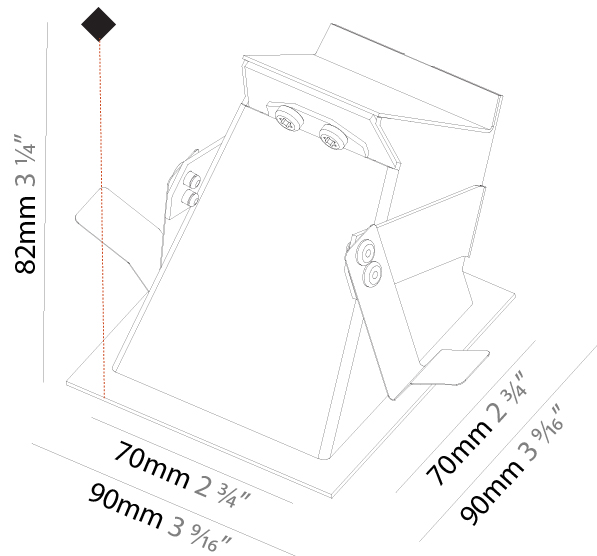

1. To build a product code in our configurator select the specify button on the base model # product page
2. To build a manual product code on this datasheet choose from the options listed below in blue font and add the suffix to the base model #

GENERAL

Series: Delight
Subseries: Delight Gooo! Floorwash
Brand: Prolicht
Division: Architectural
Mounting Type: Recessed
Mounting Location: Wall
Subcategory: Step Light

PHYSICAL

Shape: Square
Length (mm): 90
Length (in): 3 9/16
Width (mm): 90
Width (in): 3 9/16
Height (mm): 82
Height (in): 3 1/4
Min. Recessing Depth (mm): 90
Min. Recessing Depth (in): 3 9/16
Light Distribution: Asymmetric
Weight (kg): 0.3
Weight (lbs): 0.66
Fixture Finish: SSR / BKV / CWI / CRY / HAB / UFT / ITA / RUA / FTG / MYG / LOD / PUS / FRO / FUP / KIA / POP / BLS / SPG / MEY / GOH / GUM / CHC / COM / ABZ / JAG / OBR / MOS / ROR
Fixture Material: Metal

ELECTRICAL

Lamp Type: LED (Zhaga Standard)
Input Wattage (W): 4.4
Total Output Wattage (W): 4
Dimming: Non-Dimming / Phase Dimming (120Vac only) / 0-10V Dimming
Driver Included: No
Driver Location: Remote
Driver Type: Constant Current - Universal
Input Voltage (V): 120 - 277
Constant Current (MA): 350

LED

Number of LEDs: 1
Color Temperature (°K): 2700 / 3000 / 4000
Max. Delivered Lumen (lm): 240 / 270 / 290
CRI: >90 CRI
Lamp Life (hrs): 50000

OPTICAL

RATINGS AND CERTIFICATIONS

Certified By: Certified for North American Standards
IP rating: IP20