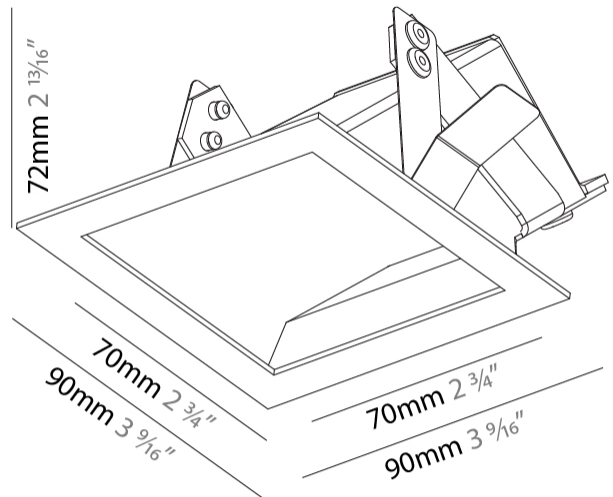

1. To build a product code in our configurator select the specify button on the base model # product page
2. To build a manual product code on this datasheet choose from the options listed below in blue font and add the suffix to the base model #

GENERAL

Series: Delight
Subseries: Delight Gooo!
Brand: Prolicht
Division: Architectural
Mounting Type: Recessed
Mounting Location: Wall
Subcategory: Step Light

PHYSICAL

Shape: Square
Length (mm): 90
Length (in): 3 ⁹/₁₆
Height (mm): 90
Depth (mm): 72
Height (in): 3 ⁹/₁₆
Depth (in): 2 ¹³/₁₆
Min. Recessing Depth (mm): 15
Min. Recessing Depth (in): 9/16
Light Distribution: Asymmetric
Weight (kg): 0.3
Weight (lbs): 0.66
Fixture Finish: SSR / BKV / CWI / CRY / HAB / UFT / ITA / RUA / FTG / MYG / LOD / PUS / FRO / FUP / KIA / POP / BLS / SPG / MEY / GOH / GUM / CHC / COM / ABZ / JAG / OBR / MOS / ROR
Fixture Material: Aluminum

ELECTRICAL

Lamp Type: LED (Zhaga Standard)
Input Wattage (W): 2.2
Total Output Wattage (W): 2
Dimming: Non-Dimming / Phase Dimming (120Vac only) / 0-10V Dimming
Driver Included: No
Driver Location: Remote
Driver Type: Constant Current - Universal
Driver Class: Class 2
Input Voltage (V): 120 - 277
Constant Current (MA): 700

LED

Number of LEDs: 1
Color Temperature (°K): 2700 / 3000 / 4000
Max. Delivered Lumen (lm): 50
CRI: >90 CRI
Lamp Life (hrs): 50000

OPTICAL

RATINGS AND CERTIFICATIONS

Certified By: Certified for North American Standards
IP rating: IP20