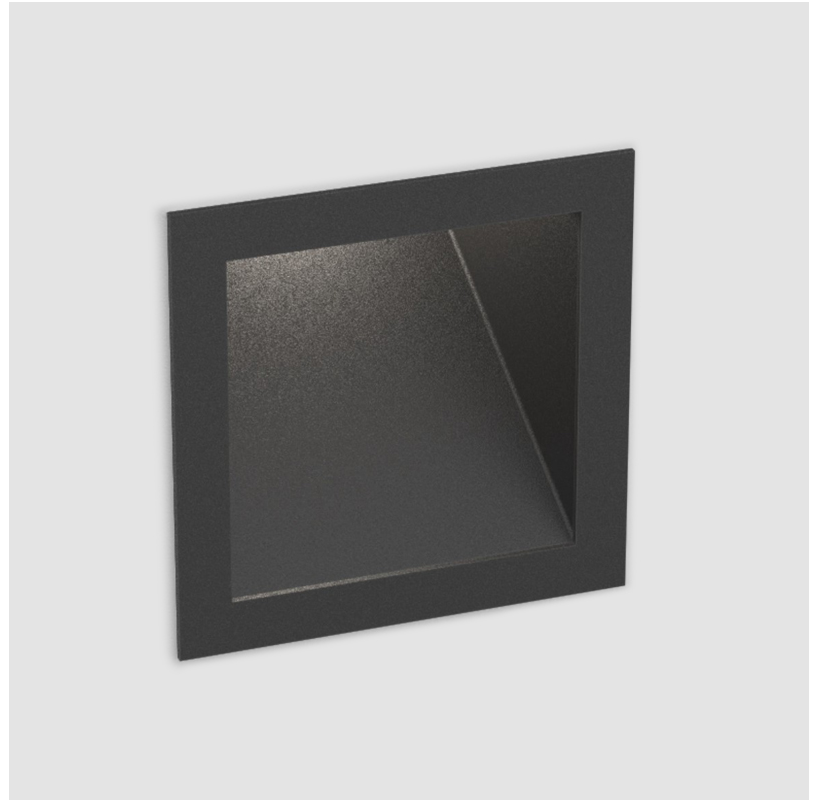

1. To build a product code in our configurator select the specify button on the base model # product page
2. To build a manual product code on this datasheet choose from the options listed below in blue font and add the suffix to the base model #

GENERAL

Series: Delight
Subseries: Delight Gooo!
Brand: Prolicht
Division: Architectural
Mounting Type: Recessed
Mounting Location: Wall
Subcategory: Step Light

PHYSICAL

Shape: Square
Length (mm): 90
Length (in): 3 ⁹/₁₆
Height (mm): 90
Depth (mm): 72
Height (in): 3 ⁹/₁₆
Depth (in): 2 ¹³/₁₆
Min. Recessing Depth (mm): 15
Min. Recessing Depth (in): 9/16
Light Distribution: Asymmetric
Weight (kg): 0.3
Weight (lbs): 0.66
Fixture Finish: SSR / BKV / CWI / CRY / HAB / UFT / ITA / RUA / FTG / MYG / LOD / PUS / FRO / FUP / KIA / POP / BLS / SPG / MEY / GOH / GUM / CHC / COM / ABZ / JAG / OBR / MOS / ROR
Fixture Material: Aluminum

ELECTRICAL

Lamp Type: LED (Zhaga Standard)
Input Wattage (W): 2.2
Total Output Wattage (W): 2
Dimming: Non-Dimming / Phase Dimming (120Vac only) / 0-10V Dimming
Driver Included: No
Driver Location: Remote
Driver Type: Constant Current - Universal
Driver Class: Class 2
Input Voltage (V): 120 - 277
Constant Current (MA): 700

LED

Number of LEDs: 1
Color Temperature (°K): 2700 / 3000 / 4000
Max. Delivered Lumen (lm): 50
CRI: >90 CRI
Lamp Life (hrs): 50000

OPTICAL

RATINGS AND CERTIFICATIONS

Certified By: Certified for North American Standards
IP rating: IP20