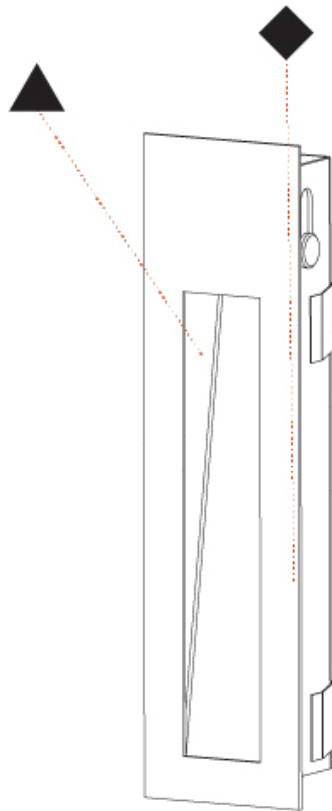

GENERAL

Series: Delight
Subseries: Delight String Wide
Brand: Prolicht
Division: Architectural
Mounting Type: Recessed
Mounting Location: Wall
Subcategory: Step Light

PHYSICAL

Shape: Rectangle
Width (mm): 40
Width (in): 1 9/16
Height (mm): 150
Depth (mm): 26
Height (in): 5 7/8
Depth (in): 1
Ceiling Thickness (mm): 10 / 12 / 15
Ceiling Thickness (in): 3/8 or 1/2 or 9/16
Min. Recessing Depth (mm): 30
Min. Recessing Depth (in): 1 3/16
Light Distribution: Asymmetric
Weight (kg): 0.21
Weight (lbs): 0.46
Screws: No visible screws
Fixture Finish: SSR / BKV / CWI / CRY / HAB / UFT / ITA / RUA / FTG / MYG / LOD / PUS / FRO / FUP / KIA / POP / BLS / SPG / MEY / GOH / GUM / CHC / COM / ABZ / JAG / OBR / MOS / ROR
Fixture Material: Aluminum
Cut-out Measurements: 140mm / 5 1/2" x 34mm / 1 5/16"

DELIGHT STRING WIDE RECESSED

A35698-

PROJECT

TYPE

SPECIFIER

QUANTITY

DATE

A