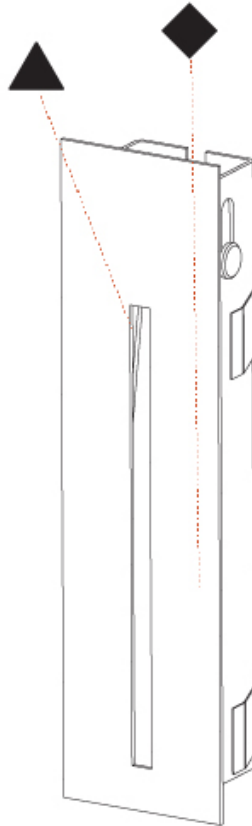

GENERAL

Series: Delight
Subseries: Delight Gooo!
Brand: Prolicht
Division: Architectural
Mounting Type: Recessed
Mounting Location: Wall
Subcategory: Step Light

PHYSICAL

Shape: Square
Length (mm): 90
Length (in): 3 ⁹ / ₁₆
Height (mm): 90
Depth (mm): 72
Height (in): 3 ⁹ / ₁₆
Depth (in): 2 ¹³ / ₁₆
Min. Recessing Depth (mm): 15
Min. Recessing Depth (in): 9/16
Light Distribution: Asymmetric
Weight (kg): 0.3
Weight (lbs): 0.66
Fixture Finish: SSR / BKV / CWI / CRY / HAB / UFT / ITA / RUA / FTG / MYG / LOD / PUS / FRO / FUP / KIA / POP / BLS / SPG / MEY / GOH / GUM / CHC / COM / ABZ / JAG / OBR / MOS / ROR
Fixture Material: Aluminum

DELIGHT STRING RECESSED

A35696-

PROJECT

TYPE

SPECIFIER

QUANTITY

DATE

A

GENERAL

Series: Delight
 Subseries: Delight String
 Brand: Prolicht
 Division: Architectural
 Mounting Type: Recessed
 Mounting Location: Wall
 Subcategory: Step Light

PHYSICAL

Shape: Rectangle
 Width (mm): 40
 Width (in): 1 9/16
 Height (mm): 250
 Depth (mm): 26
 Height (in): 9 13/16
 Depth (in): 1
 Ceiling Thickness (mm): 10 / 12 / 15
 Ceiling Thickness (in): 3/8 or 1/2 or 9/16
 Min. Recessing Depth (mm): 30
 Min. Recessing Depth (in): 1 3/16
 Light Distribution: Asymmetric
 Weight (kg): .83
 Weight (lbs): 1.8
 Fixture Finish: SSR / BKV / CWI / CRY / HAB / UFT / ITA / RUA / FTG / MYG / LOD / PUS / FRO / FUP / KIA / POP / BLS / SPG / MEY / GOH / GUM / CHC / COM / ABZ / JAG / OBR / MOS / ROR
 Fixture Material: Aluminum
 Cut-out Measurements: 240mm / 9 7/16" x 34mm / 1 5/16"