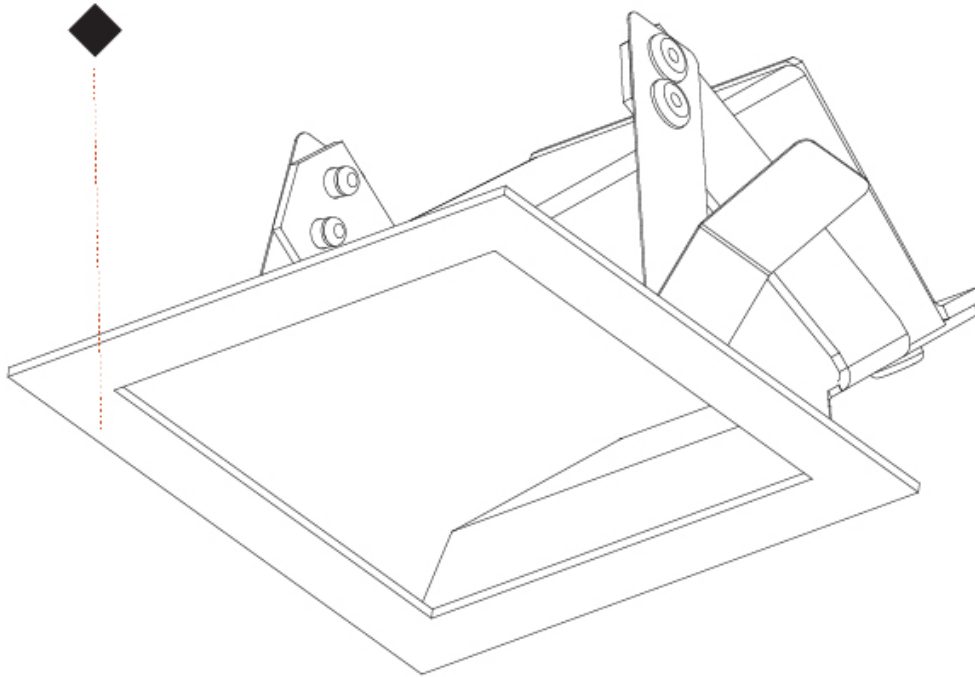

DELIGHT GOOO! RECESSED

A35645-

PROJECT	_____
TYPE	_____
SPECIFIER	_____
QUANTITY	_____
DATE	_____