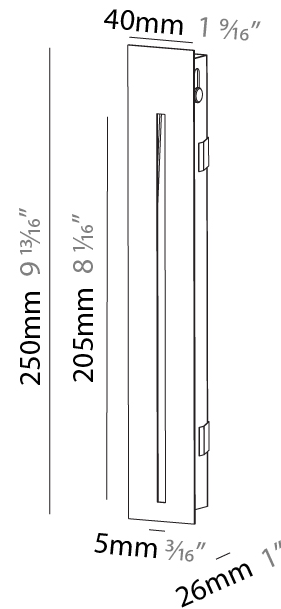

GENERAL

Series: Delight
Subseries: Delight String
Brand: Prolicht
Division: Architectural
Mounting Type: Recessed
Mounting Location: Wall
Subcategory: Step Light

PHYSICAL

Shape: Rectangle
Width (mm): 40
Width (in): 1 9/16
Height (mm): 250
Depth (mm): 26
Height (in): 9 13/16
Depth (in): 1
Ceiling Thickness (mm): 10 / 12 / 15
Ceiling Thickness (in): 3/8 or 1/2 or 9/16
Min. Recessing Depth (mm): 30
Min. Recessing Depth (in): 1 3/16
Light Distribution: Asymmetric
Weight (kg): .83
Weight (lbs): 1.8
Fixture Finish: SSR / BKV / CWI / CRY / HAB / UFT / ITA / RUA / FTG / MYG / LOD / PUS / FRO / FUP / KIA / POP / BLS / SPG / MEY / GOH / GUM / CHC / COM / ABZ / JAG / OBR / MOS / ROR
Fixture Material: Aluminum
Cut-out Measurements: 240mm / 9 7/16" x 34mm / 1 5/16"

ELECTRICAL

Lamp Type: LED (Zhaga Standard)
Input Wattage (W): 2.2
Total Output Wattage (W): 2
Dimming: Non-Dimming / Phase Dimming (120Vac only) / 0-10V Dimming
Driver Included: No
Driver Location: Remote
Driver Type: Constant Current - 120 / 277Vac
Driver Class: Class 2
Input Voltage (V): 120 - 277
Constant Current (MA): 700

LED

Number of LEDs: 1
Color Temperature (°K): 2700 / 3000 / 3500 / 4000
Max. Delivered Lumen (lm): 30
CRI: >90 CRI
Lamp Life (hrs): 50000

OPTICAL

RATINGS AND CERTIFICATIONS

Certified By: Certified for North American Standards
IP rating: IP20

PROJECT
TYPE
SPECIFIER
QUANTITY
DATE