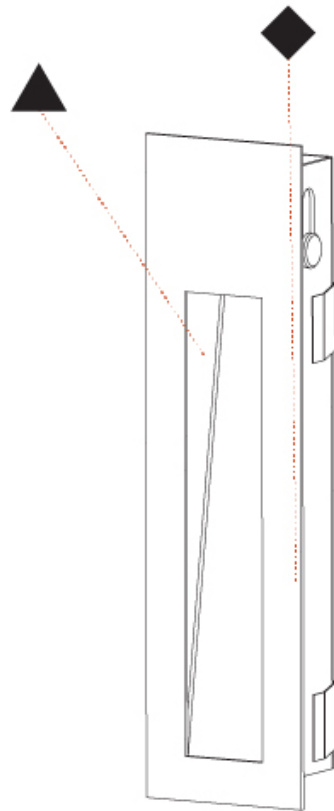

DELIGHT STRING WIDE RECESSED

A35698-

PROJECT
TYPE
SPECIFIER
QUANTITY
DATE