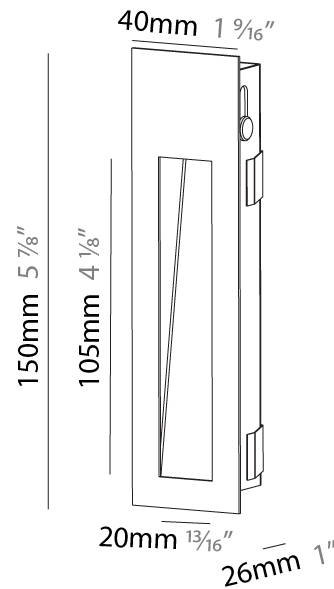

GENERAL

Series: Delight
Subseries: Delight String Wide
Brand: Prolicht
Division: Architectural
Mounting Type: Recessed
Mounting Location: Wall
Subcategory: Step Light

PHYSICAL

Shape: Rectangle
Width (mm): 40
Width (in): 1 9/16
Height (mm): 150
Depth (mm): 26
Height (in): 5 7/8
Depth (in): 1
Ceiling Thickness (mm): 10 / 12 / 15
Ceiling Thickness (in): 3/8 or 1/2 or 9/16
Min. Recessing Depth (mm): 30
Min. Recessing Depth (in): 1 3/16
Light Distribution: Asymmetric
Weight (kg): 0.21
Weight (lbs): 0.46
Screws: No visible screws
Fixture Finish: SSR / BKV / CWI / CRY / HAB / UFT / ITA / RUA / FTG / MYG / LOD / PUS / FRO / FUP / KIA / POP / BLS / SPG / MEY / GOH / GUM / CHC / COM / ABZ / JAG / OBR / MOS / ROR
Fixture Material: Aluminum
Cut-out Measurements: 140mm / 5 1/2" x 34mm / 1 5/16"

ELECTRICAL

Lamp Type: LED (Zhaga Standard)
Input Wattage (W): 2.2
Total Output Wattage (W): 2
Dimming: Non-Dimming / Phase Dimming (120Vac only) / 0-10V Dimming
Driver Included: No
Driver Location: Remote
Driver Type: Constant Current - 120 / 277Vac
Driver Class: Class 2
Input Voltage (V): 120 - 277
Constant Current (MA): 700

LED

Number of LEDs: 1
Color Temperature (°K): 2700 / 3000 / 3500 / 4000
Max. Delivered Lumen (lm): 60 / 60 / 68 / 70
CRI: >90 CRI
Lamp Life (hrs): 50000

OPTICAL

RATINGS AND CERTIFICATIONS

Certified By: Certified for North American Standards
IP rating: IP20