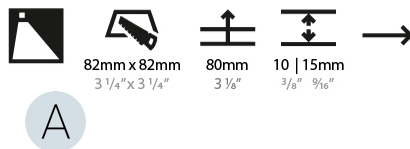

1. To build a product code in our configurator select the specify button on the base model # product page
2. To build a manual product code on this datasheet choose from the options listed below in blue font and add the suffix to the base model #

GENERAL

Series: Delight
Subseries: Delight Gooo!
Brand: Prolicht
Division: Architectural
Mounting Type: Recessed
Mounting Location: Wall
Subcategory: Step Light

PHYSICAL

Shape: Square
Length (mm): 90
Length (in): 3 ⁹/₁₆
Height (mm): 90
Depth (mm): 72
Height (in): 3 ⁹/₁₆
Depth (in): 2 ¹³/₁₆
Min. Recessing Depth (mm): 15
Min. Recessing Depth (in): 9/16
Light Distribution: Asymmetric
Weight (kg): 0.3
Weight (lbs): 0.66
Fixture Finish: SSR / BKV / CWI / CRY / HAB / UFT / ITA / RUA / FTG / MYG / LOD / PUS / FRO / FUP / KIA / POP / BLS / SPG / MEY / GOH / GUM / CHC / COM / ABZ / JAG / OBR / MOS / ROR
Fixture Material: Aluminum

ELECTRICAL

Lamp Type: LED (Zhaga Standard)
Input Wattage (W): 2.2
Total Output Wattage (W): 2
Dimming: Non-Dimming / Phase Dimming (120Vac only) / 0-10V Dimming
Driver Included: No
Driver Location: Remote
Driver Type: Constant Current - Universal
Driver Class: Class 2
Input Voltage (V): 120 - 277
Constant Current (MA): 700

LED

Number of LEDs: 1
Color Temperature (°K): 2700 / 3000 / 4000
Max. Delivered Lumen (lm): 50
CRI: >90 CRI
Lamp Life (hrs): 50000

OPTICAL

RATINGS AND CERTIFICATIONS

Certified By: Certified for North American Standards
IP rating: IP20