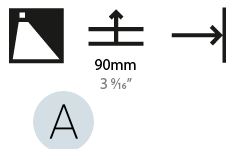

1. To build a product code in our configurator select the specify button on the base model # product page
2. To build a manual product code on this datasheet choose from the options listed below in blue font and add the suffix to the base model #

GENERAL

Series: Delight
Subseries: Delight Gooo! Floorwash
Brand: Prolicht
Division: Architectural
Mounting Type: Recessed
Mounting Location: Wall
Subcategory: Step Light

PHYSICAL

Shape: Square
Length (mm): 90
Length (in): 3 9/16
Width (mm): 90
Width (in): 3 9/16
Height (mm): 82
Height (in): 3 1/4
Min. Recessing Depth (mm): 90
Min. Recessing Depth (in): 3 9/16
Light Distribution: Asymmetric
Weight (kg): 0.3
Weight (lbs): 0.66
Fixture Finish: SSR / BKV / CWI / CRY / HAB / UFT / ITA / RUA / FTG / MYG / LOD / PUS / FRO / FUP / KIA / POP / BLS / SPG / MEY / GOH / GUM / CHC / COM / ABZ / JAG / OBR / MOS / ROR
Fixture Material: Metal

ELECTRICAL

Lamp Type: LED (Zhaga Standard)
Input Wattage (W): 4.4
Total Output Wattage (W): 4
Dimming: Non-Dimming / Phase Dimming (120Vac only) / 0-10V Dimming
Driver Included: No
Driver Location: Remote
Driver Type: Constant Current - Universal
Input Voltage (V): 120 - 277
Constant Current (MA): 350

LED

Number of LEDs: 1
Color Temperature (°K): 2700 / 3000 / 4000
Max. Delivered Lumen (lm): 240 / 270 / 290
CRI: >90 CRI
Lamp Life (hrs): 50000

OPTICAL

RATINGS AND CERTIFICATIONS

Certified By: Certified for North American Standards
IP rating: IP20