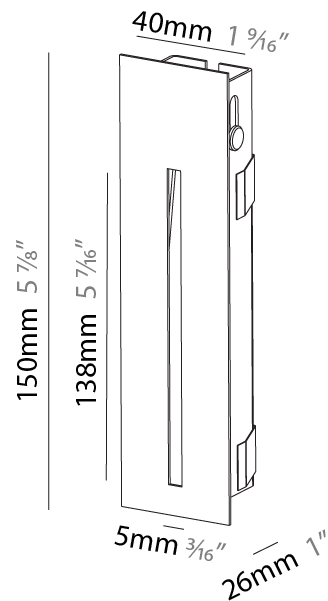

GENERAL

Series: Delight
Subseries: Delight String
Brand: Prolicht
Division: Architectural
Mounting Type: Recessed
Mounting Location: Wall
Subcategory: Step Light

PHYSICAL

Shape: Rectangle
Width (mm): 40
Width (in): 1 9/16
Height (mm): 150
Depth (mm): 26
Height (in): 5 7/8
Depth (in): 1
Ceiling Thickness (mm): 10 / 12 / 15
Ceiling Thickness (in): 3/8 or 1/2 or 9/16
Min. Recessing Depth (mm): 30
Min. Recessing Depth (in): 1 3/16
Light Distribution: Asymmetric
Weight (kg): .21
Weight (lbs): .46
Installation Requirement: 140mm / 5 1/2" x 34mm / 1 5/16"
Fixture Finish: SSR / BKV / CWI / CRY / HAB / UFT / ITA / RUA / FTG / MYG / LOD / PUS / FRO / FUP / KIA / POP / BLS / SPG / MEY / GOH / GUM / CHC / COM / ABZ / JAG / OBR / MOS / ROR
Fixture Material: Aluminum

ELECTRICAL

Lamp Type: LED (Zhaga Standard)
Input Wattage (W): 2.2
Total Output Wattage (W): 2
Dimming: Non-Dimming / Phase Dimming (120Vac only) / 0-10V Dimming
Driver Included: No
Driver Location: Remote
Driver Type: Constant Current - 120 / 277Vac
Driver Class: Class 2
Input Voltage (V): 120 - 277
Constant Current (MA): 700

LED

Number of LEDs: 1
Color Temperature (°K): 2700 / 3000 / 3500 / 4000
Max. Delivered Lumen (lm): 30
CRI: >90 CRI
Lamp Life (hrs): 50000

OPTICAL

RATINGS AND CERTIFICATIONS

Certified By: Certified for North American Standards
IP rating: IP20