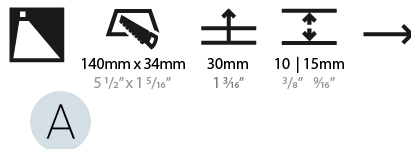

GENERAL

Series: Delight
Subseries: Delight String Wide
Brand: Prolicht
Division: Architectural
Mounting Type: Recessed
Mounting Location: Wall
Subcategory: Step Light

PHYSICAL

Shape: Rectangle
Width (mm): 40
Width (in): 1 9/16
Height (mm): 150
Depth (mm): 26
Height (in): 5 7/8
Depth (in): 1
Ceiling Thickness (mm): 10 / 12 / 15
Ceiling Thickness (in): 3/8 or 1/2 or 9/16
Min. Recessing Depth (mm): 30
Min. Recessing Depth (in): 1 3/16
Light Distribution: Asymmetric
Weight (kg): 0.21
Weight (lbs): 0.46
Screws: No visible screws
Fixture Finish: SSR / BKV / CWI / CRY / HAB / UFT / ITA / RUA / FTG / MYG / LOD / PUS / FRO / FUP / KIA / POP / BLS / SPG / MEY / GOH / GUM / CHC / COM / ABZ / JAG / OBR / MOS / ROR
Fixture Material: Aluminum
Cut-out Measurements: 140mm / 5 1/2" x 34mm / 1 5/16"

ELECTRICAL

Lamp Type: LED (Zhaga Standard)
Input Wattage (W): 2.2
Total Output Wattage (W): 2
Dimming: Non-Dimming / Phase Dimming (120Vac only) / 0-10V Dimming
Driver Included: No
Driver Location: Remote
Driver Type: Constant Current - 120 / 277Vac
Driver Class: Class 2
Input Voltage (V): 120 - 277
Constant Current (MA): 700

LED

Number of LEDs: 1
Color Temperature (°K): 2700 / 3000 / 3500 / 4000
Max. Delivered Lumen (lm): 60 / 60 / 68 / 70
CRI: >90 CRI
Lamp Life (hrs): 50000

OPTICAL

RATINGS AND CERTIFICATIONS

Certified By: Certified for North American Standards
IP rating: IP20